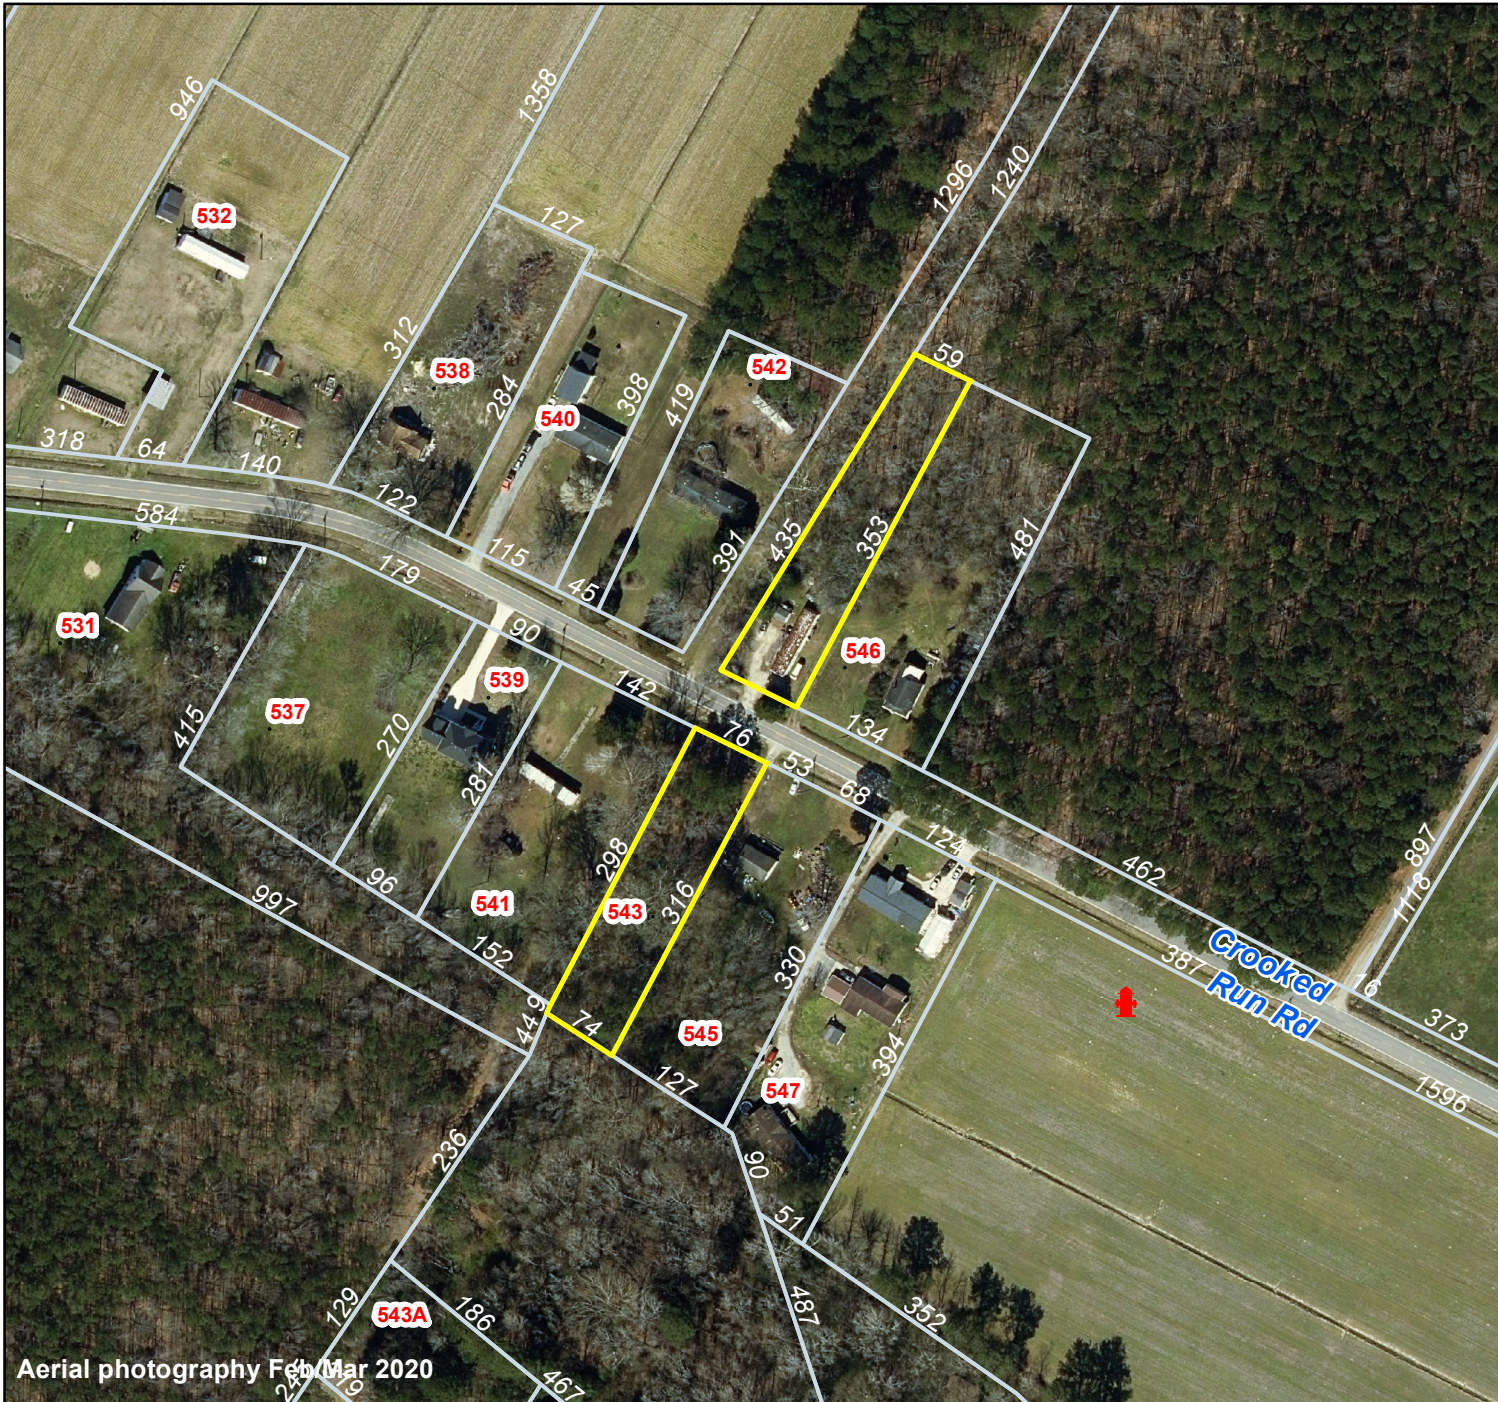

Pasquotank County, NC

Parcel ID: 7968 750610

Map: P110-59-1

LOT: 0

00543 CROOKED RUN RD
RIDDICK, WILLIAM H & LILLE
% DELON RIDDICK
126 TIFF LANE
ELIZABETH CITY NC 27909

Deed Book:
Deed Page:
Date: 0

Land Value: 30300
Ag Value: 0
Bldg Value: 1200
Total Value: 31500

Taxed Acres: 1.11

PASQUOTANK
COUNTY NC

Date: 2/26/2024

Property Ownership/
Lines as of July 1, 2024

Aerial photography Feb-Mar 2020

NOT A SURVEY

This map was created from historic maps, recorded deeds and surveys.
It CAN NOT be used to convey land, settle land disputes or build fences.